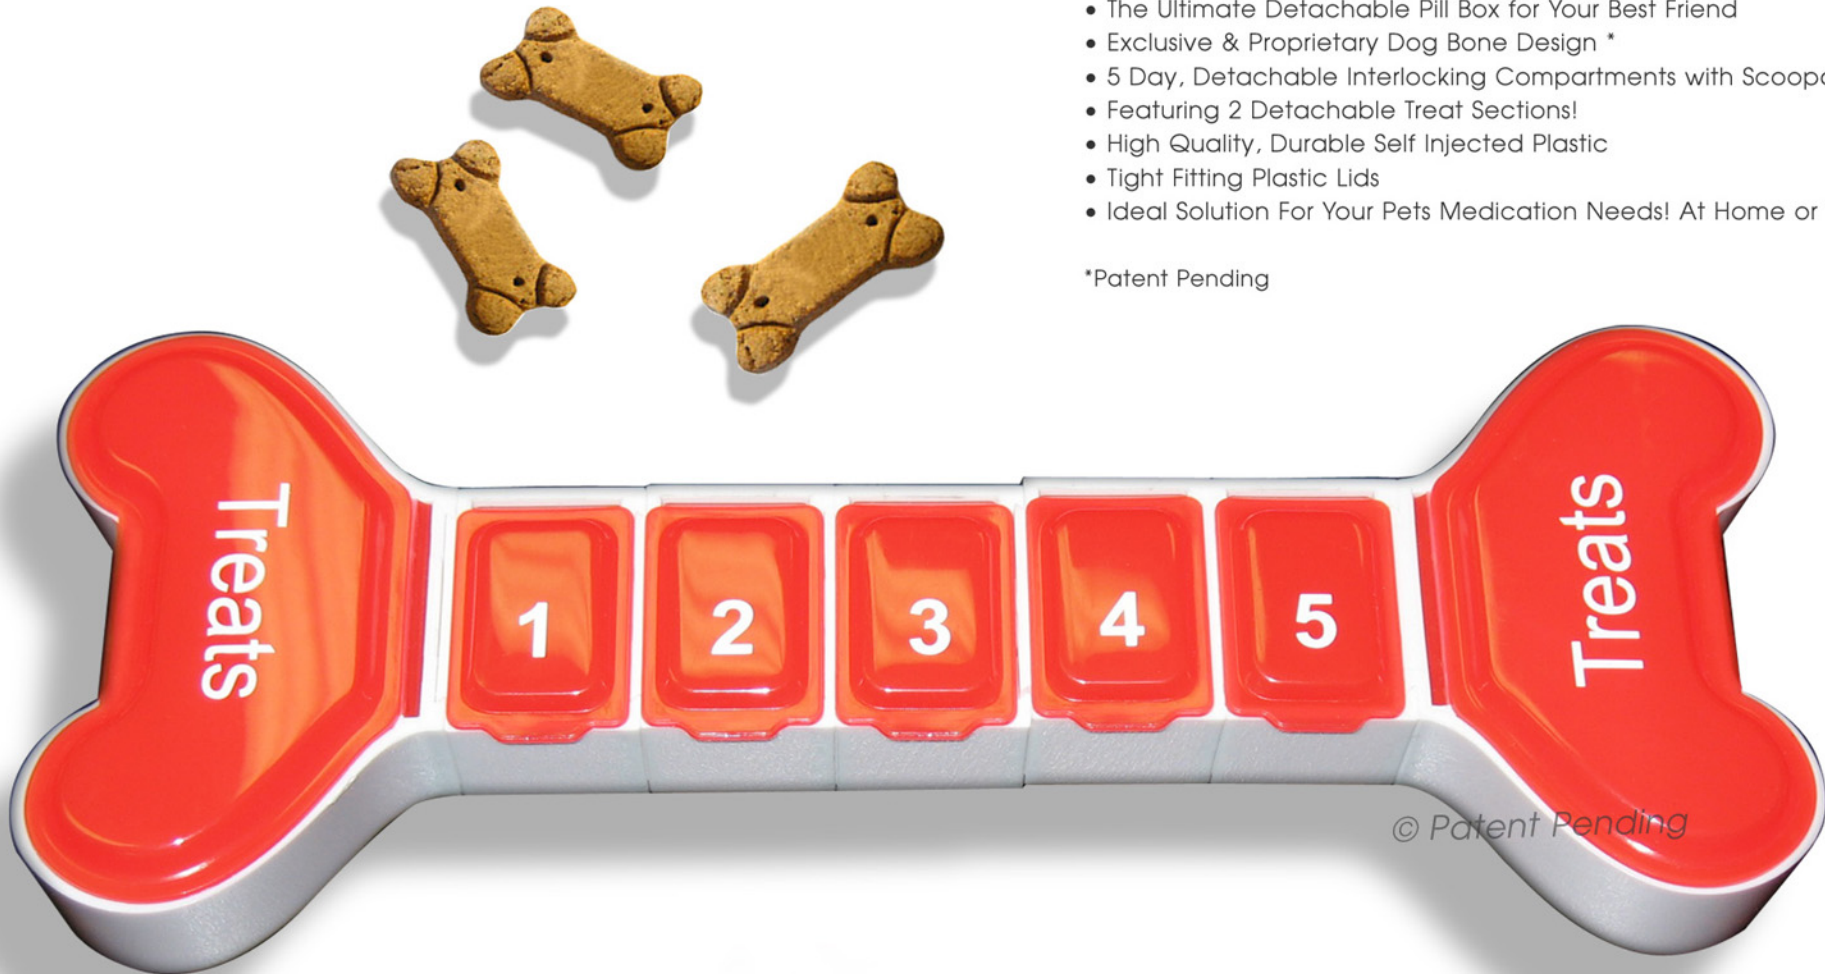

Detach N' Go!™

The Smart Pill Box.

Never Miss Your Companions Medication needs

- The Ultimate Detachable Pill Box for Your Best Friend
- Exclusive & Proprietary Dog Bone Design *
- 5 Day, Detachable Interlocking Compartments with Scoopable Bottoms
- Featuring 2 Detachable Treat Sections!
- High Quality, Durable Self Injected Plastic
- Tight Fitting Plastic Lids
- Ideal Solution For Your Pets Medication Needs! At Home or Travel

*Patent Pending

*The following is a rendered representation of the proposed final concept.
The finished product may be subject to change.*

*This design may be utilized for evaluation purposes only. It may not be copied,
reproduced, or distributed without written consent.
Failure to comply may result in legal action.*